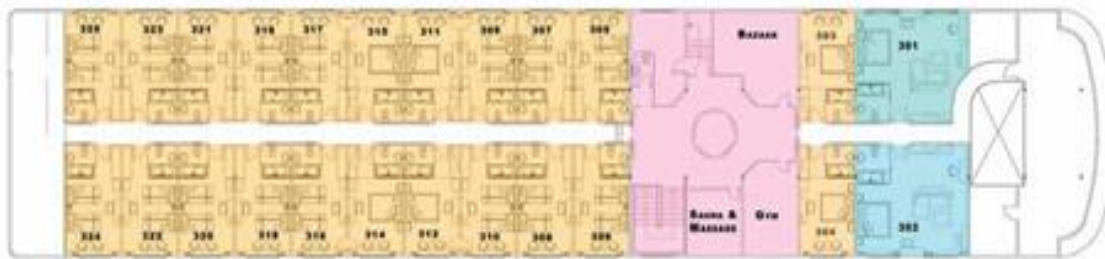

M/S Royal Lily Movenpick Nile Cruiser
Deck Plan

DECK E

DECK D

DECK C

DECK B

DECK A