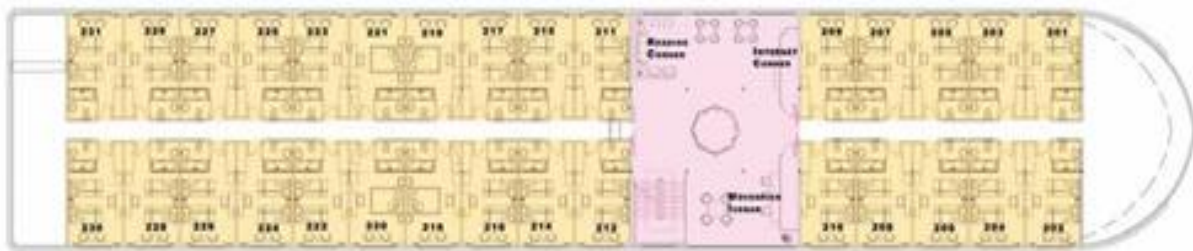

M/S Royal Lily Movenpick Nile Cruiser
Deck Plan

DECK E

DECK D

DECK C

DECK B

DECK A