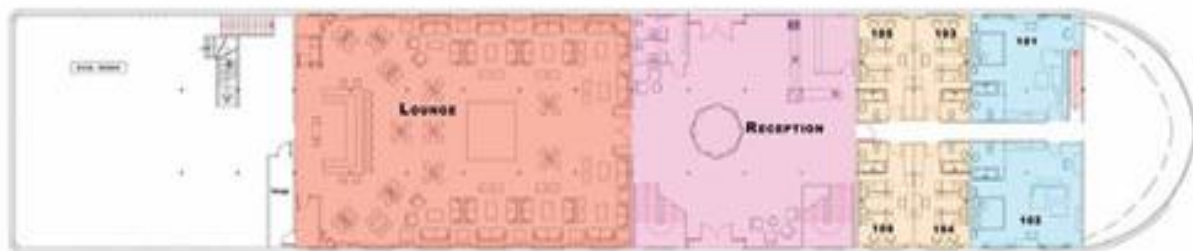

M/S Royal Lily Movenpick Nile Cruiser
Deck Plan

DECK E

DECK D

DECK C

DECK B

DECK A