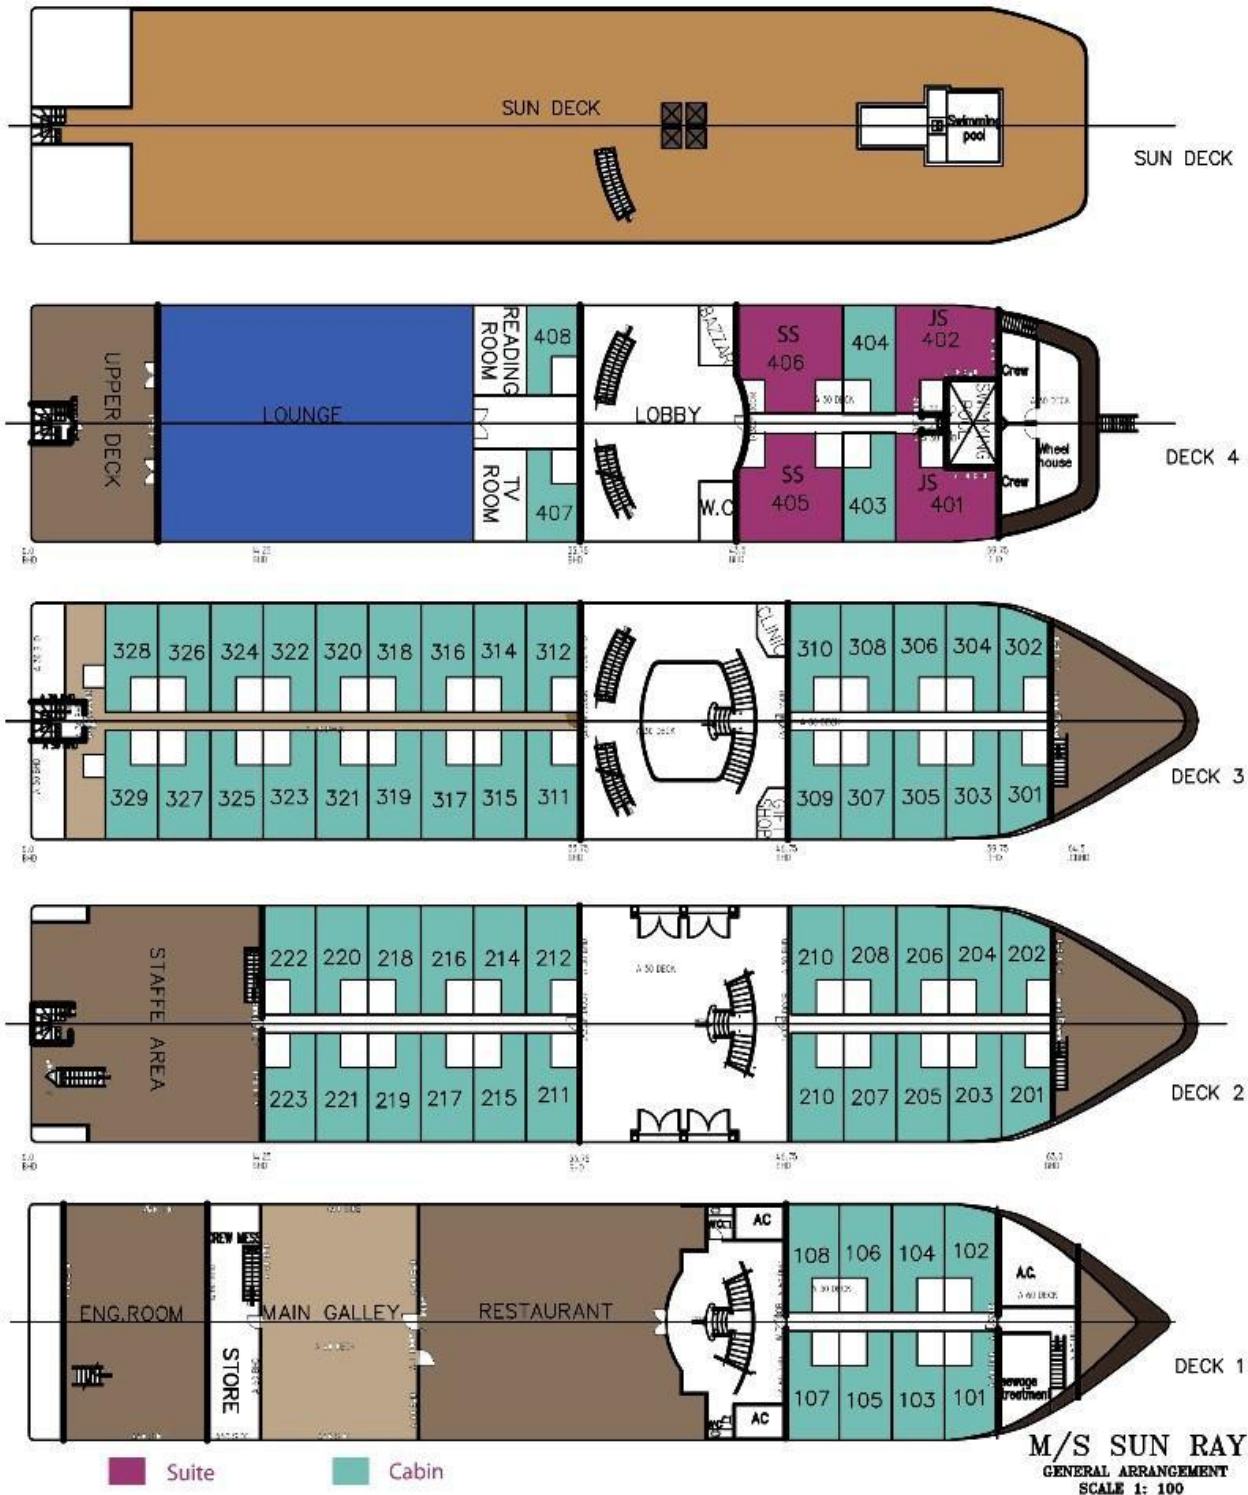

M/S Sunray Movenpick Nile Cruiser Deck Plan

M/S SUN RAY
 GENERAL ARRANGEMENT
 SCALE 1: 100