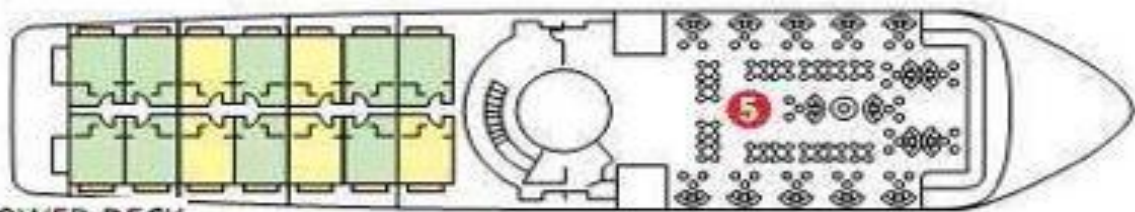

# Sonesta Moon Goddess Deck Plan

SUN DECK

TOWER DECK

PROMENADE DECK

LOBBY DECK

RESTAURANT DECK

### Deck Plan

- 1 BBQ Area
- 2 Jogging Area
- 3 Bar
- 4 Pool
- 5 Lounge
- 6 Lobby
- 7 Restaurant
- 8 Kitchen