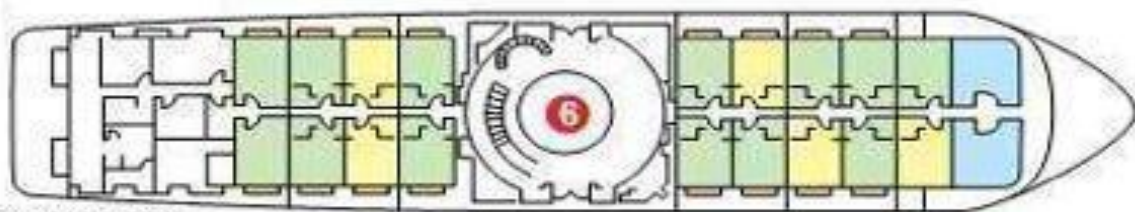

# Sonesta Moon Goddess Deck Plan

SUN DECK

TOWER DECK

PROMENADE DECK

LOBBY DECK

RESTAURANT DECK

### Deck Plan

- 1 BBQ Area
- 2 Jogging Area
- 3 Bar
- 4 Pool
- 5 Lounge
- 6 Lobby
- 7 Restaurant
- 8 Kitchen