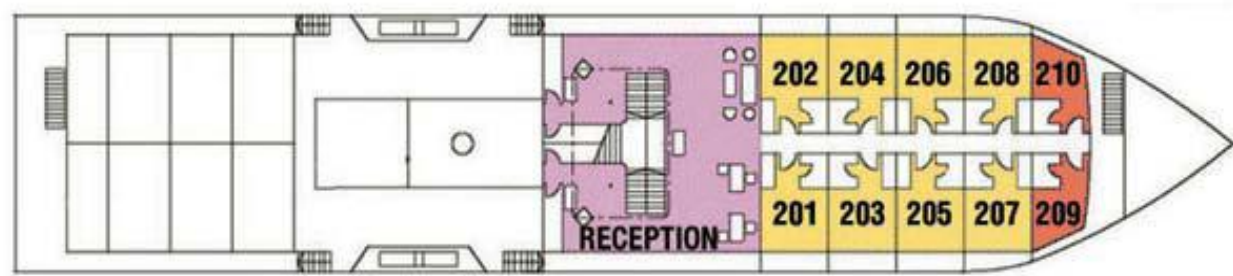

S/S Misr Movenpick Nile Cruiser Deck Plan

- Cat 4 - Twin/double cabin
- Cat 2 - Suite
- Cat 5 - Single
- Cat 3 - Twin/double cabin
- Cat 1 - Panorama suite