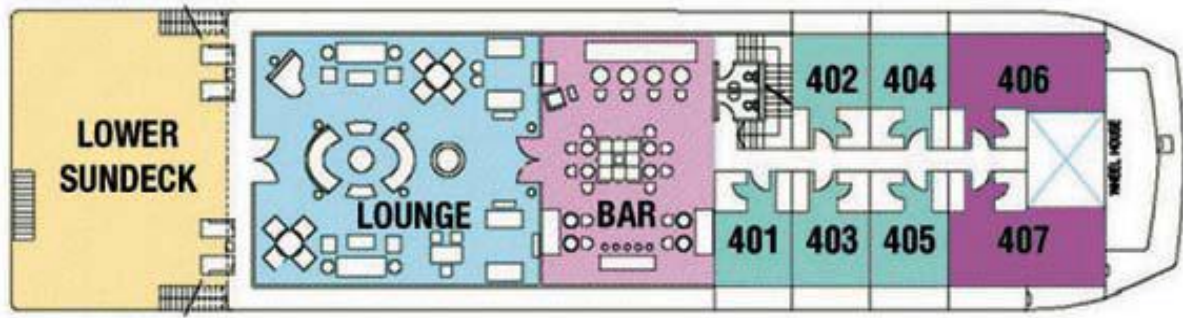

S/S Misr Movenpick Nile Cruiser Deck Plan

- Cat 4 - Twin/double cabin
- Cat 2 - Suite
- Cat 5 - Single
- Cat 3 - Twin/double cabin
- Cat 1 - Panorama suite