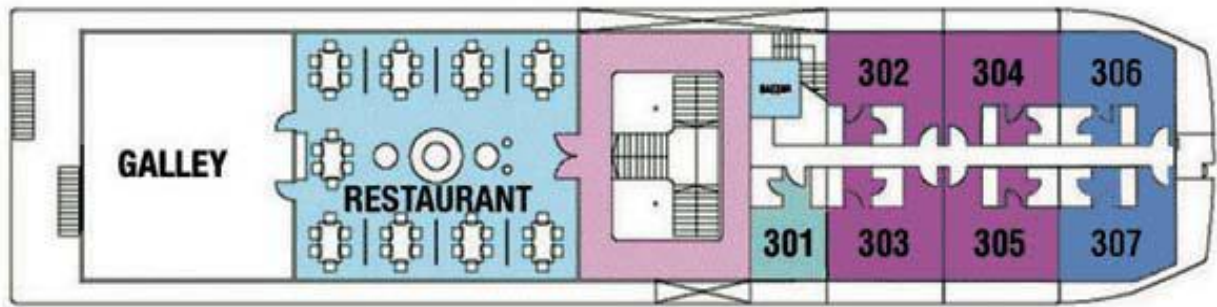

S/S Misr Movenpick Nile Cruiser Deck Plan

- Cat 4 - Twin/double cabin
- Cat 2 - Suite
- Cat 5 - Single
- Cat 3 - Twin/double cabin
- Cat 1 - Panorama suite